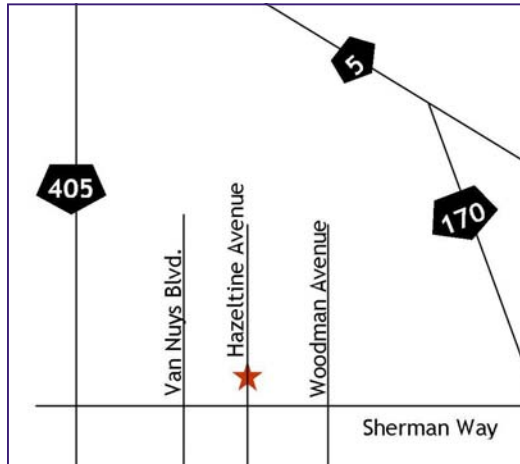

Conveniently located near a wide variety of shopping & dining:

- Sherman Oaks Galleria
- Fairfield Shopping Center
- Ralph's
- Albertsons
- Denny's
- Tony Roma's

Nearby points of interest include:

- Balboa Park
- Hollywood Bowl
- J. Paul Getty Museum

Here's how to find us!